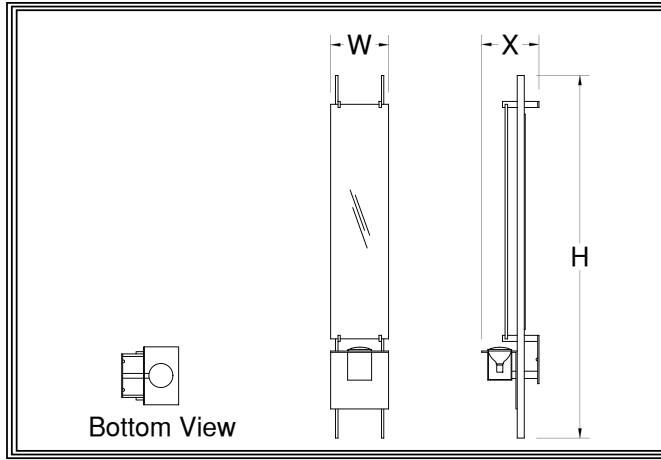

SC-134 _____
Fixture Number   Job Type

Job Name

Notes~Modifications

	Fixture Number	Dimensions	Lamping	Weight	Options
LED	☐ SC-13404	10w x 60h x 10x	1-13wLLED (1410 lumens)	16 lbs	WLM
	☐ SC-13410	12w x 75h x 12x	1-23wLLED (2790 lumens)	28 lbs	WLM
	☐ SC-13411	14w x 90h x 14x	1-38wLLED (5734 lumens)	42 lbs	WLM REM,SPR**
INCANDESCENT	☐ SC-13400	10w x 60h x 10x	1-60wA (800 lumens)	20 lbs	100P,WLM
	☐ SC-13401	12w x 75h x 12x	1-100wA (1740 lumens)	24 lbs	150P,WLM
	☐ SC-13402	14w x 90h x 14x	1-150wA (2680 lumens)	38 lbs	250P,WLM
FLUORESCENT	☐				

~Single Circuit Standard Wiring~

**All LED Fixtures

DIFFUSER	BGA: Beige Alabaster Acrylic	GRA: Green Edge Acrylic	ECH: Etched*
☐	NHA: Natural Horn Acrylic	EGA: Earth Green Acrylic	*Etched option creates a matte, non-glossy finish on one side of the diffuser. (Example: WOA-ECH)
☐	WHA: White Alabaster Acrylic	DGA: Deep Gold Acrylic	
☐	HNA: Honey Alabaster Acrylic	WOG: White Opal Glass	
☐	WOA: White Opal Acrylic	CLG: Clear Glass	
☐			

	SOLID BRASS FINISHES	PAINTED METAL FINISHES	ALUMINUM FINISHES	STAINLESS STEEL FINISHES
METAL FINISH	☐ ABB: Antique Brass	☐ DGP: Dark Green	☐ SAA: Satin Aluminum	☐ NA
	☐ SBB: Satin Brass	☐ VGP: Verde Green	☐ SNA: Satin Nickel	☐
	☐ PBB: Polished Brass	☐ CGP: Charcoal Gray	☐ PAA: Polished Aluminum	☐
	☐ ANB: Antique Nickel	☐ MBP: Medium Bronze	☐ BBA: Burnished Bronze	☐
	☐ SNB: Satin Nickel	☐ SBP: Satin Black	☐ RNA: Red Naval Bronze	☐
	☐ PNB: Polished Nickel	☐ DBP: Dark Bronze	☐ SGA: Satin Gold	☐
	☐ AZB: Antique Bronze	☐ LBP: Light Bronze	☐ SBA: Satin Bronze	☐
	☐ SZB: Satin Bronze	☐ MGP: Medium Gold	☐ ORA: Oil Rubbed Bronze	☐
	☐ PZB: Polished Bronze	☐ SCP: Sponged Copper	☐ SCA: Satin Copper	☐
	☐ CSB: Custom Brass*	☐ CSP: Custom Paint*	☐ CSA: Custom Aluminum*	☐
	☐			☐
	☐			☐
	☐			☐
	☐			☐

OPTIONS	100P: 100w Par 38	REM: Remote Emer.Ballast*	SPR: Surge protector
☐	150P: 150w Par 38	WLM: Wet Location Mtg	☐
☐	250P: 250w Par 38		☐
☐			☐
☐			☐