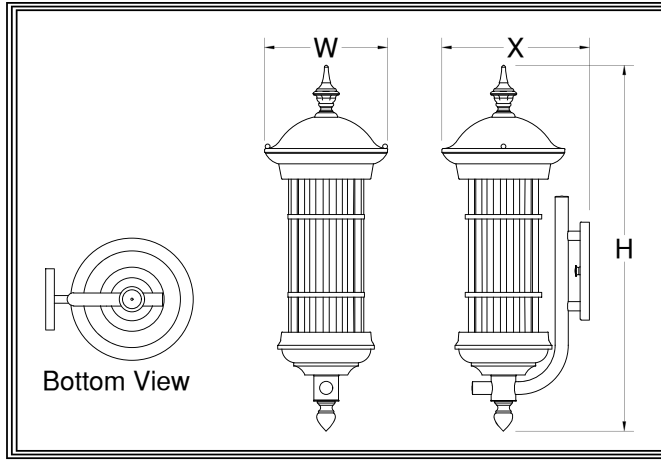

EX-137__

Fixture Number   Job Type

_____

Job Name

_____

Notes~Modifications

	Fixture Number	Dimensions	Lamping	Weight	Options
LED	☐ EX-13704	10w x 30h x 12x	1-13wLLED (1410 lumens)	20 lbs	WLM
	☐ EX-13710	12w x 36h x 14x	1-23wLLED (2790 lumens)	28 lbs	WLM
	☐ EX-13711	16w x 48h x 19x	1-38wLLED (5734 lumens)	42 lbs	WLM REM,SPR**
INCANDESCENT	☐ EX-13700	10w x 30h x 12x	1-60wA (800 lumens)	16 lbs	WLM
	☐ EX-13701	12w x 36h x 14x	1-100wA (1740 lumens)	24 lbs	WLM
	☐ EX-13702	16w x 48h x 19x	1-150wA (2680 lumens)	38 lbs	WLM
FLUORESCENT	☐				

~Single Circuit Standard Wiring~

**All LED Fixtures

DIFFUSER	☐ BGA: Beige Alabaster Acrylic	☐ GRA: Green Edge Acrylic	☐ ECH: Etched*
	☐ NHA: Natural Horn Acrylic	☐ EGA: Earth Green Acrylic	*Etched option creates a matte, non-glossy finish on one side of the diffuser. (Example: WOA-ECH)
	☐ WHA: White Alabaster Acrylic	☐ DGA: Deep Gold Acrylic	
	☐ HNA: Honey Alabaster Acrylic	☐ WOG: White Opal Glass	
	☐ WOA: White Opal Acrylic	☐ CLG: Clear Glass	

	SOLID BRASS FINISHES	PAINTED METAL FINISHES	ALUMINUM FINISHES	STAINLESS STEEL FINISHES
METAL FINISH	☐ ABB: Antique Brass	☐ DGP: Dark Green	☐ SAA: Satin Aluminum	☐ NA
	☐ SBB: Satin Brass	☐ VGP: Verde Green	☐ SNA: Satin Nickel	☐
	☐ PBB: Polished Brass	☐ CGP: Charcoal Gray	☐ PAA: Polished Aluminum	☐
	☐ ANB: Antique Nickel	☐ MBP: Medium Bronze	☐ BBA: Burnished Bronze	☐
	☐ SNB: Satin Nickel	☐ SBP: Satin Black	☐ RNA: Red Naval Bronze	☐
	☐ PNB: Polished Nickel	☐ DBP: Dark Bronze	☐ SGA: Satin Gold	☐
	☐ AZB: Antique Bronze	☐ LBP: Light Bronze	☐ SBA: Satin Bronze	☐
	☐ SZB: Satin Bronze	☐ MGP: Medium Gold	☐ ORA: Oil Rubbed Bronze	☐
	☐ PZB: Polished Bronze	☐ SCP: Sponged Copper	☐ SCA: Satin Copper	☐
	☐ CSB: Custom Brass*	☐ CSP: Custom Paint*	☐ CSA: Custom Aluminum*	☐

OPTIONS	☐	☐ REM: Remote Emer. Ballast*	☐ SPR: Surge protector
	☐	☐ WLM: Wet Location Mtg	☐
	☐		☐
	☐		☐
	☐		☐