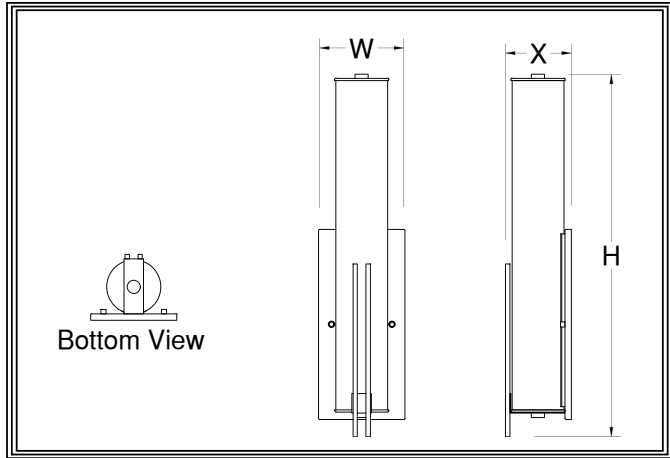

~Randers Series~

- Chandelier: CH-14500~CH-14511
- Pendant: PD-14500~PD-14521
- Ceiling Mt: CL-14500~CL-14508
- Wall Mt: SC-14500~SC-14511
- Bollard: BL-14500~BL-14511

**Mounting:** Lightsmith fixtures mount to standard 4" octagon electrical boxes unless otherwise specified. All hardware and canopies supplied.

SC-145 [ ] [ ]

Fixture Number      Job Type

[ ]

Job Name

[ ]

Notes~Modifications

	Fixture Number	Dimensions	Lamping	Weight	Options
LED	<input type="checkbox"/> SC-14509	5w x 15h x 4x*	2-13wL(2820 lm)	8 lbs	WLM
	<input type="checkbox"/> SC-14510	5w x 21h x 4x*	3-13wL(4230 lm)	10 lbs	WLM
	<input type="checkbox"/> SC-14511	6w x 25h x 5x	4-13wL(5640 lm)	15 lbs	WLM IEM,REM,SPR**
INCANDESCENT	<input type="checkbox"/> SC-14500	5w x 15h x 4x*	2-60wA(1600 lm)	7 lbs	WLM
	<input type="checkbox"/> SC-14501	5w x 21h x 4x*	2-75wA(2400 lm)	9 lbs	WLM
	<input type="checkbox"/> SC-14502	6w x 25h x 5x	3-75wA(3600 lm)	14 lbs	WLM
FLUORESCENT	<input type="checkbox"/>				