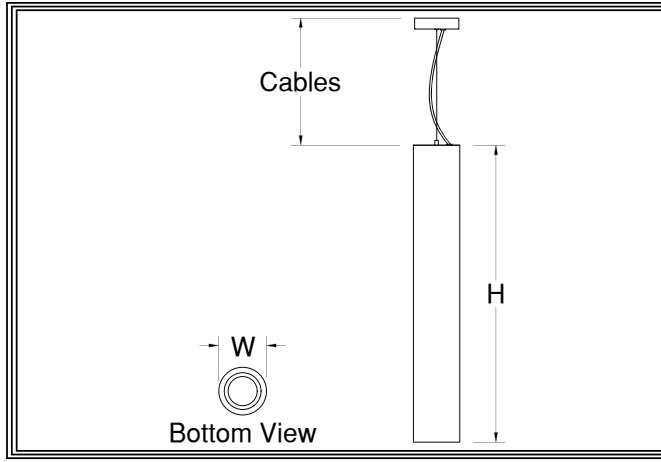

**~Arborg Series~**

Pendant: **PD-14609~PD-14631**

**Mounting:** Lightsmith fixtures mount to standard 4" octagon electrical boxes unless otherwise specified. All hardware and canopies supplied.

**Listing and Warranty:** Lightsmith fixtures are Underwriters Laboratories listed and carry a standard three year warranty against defects in materials and labor beginning at date of shipment.

**PD-146** \_\_\_\_\_

Fixture Number      Job Type

\_\_\_\_\_

Job Name

\_\_\_\_\_

Notes~Modifications

	Fixture Number	Dimensions	Lamping	Weight	Cables	Options
LED	<input type="checkbox"/> PD-14609	4w x 48h	4-13wL(5640 lm)	18 lbs	3' Std	L38
	<input type="checkbox"/> PD-14610	6w x 60h	8-13wL(11280 lm)	25 lbs	6' Std	L52
	<input type="checkbox"/> PD-14611	8w x 72h	12-13wL(16920 lm)	32 lbs	9' Std	L52
	<input type="checkbox"/> PD-14612	10w x 84h	16-13wL(22560 lm)	40 lbs	9' Std	L83
	<input type="checkbox"/> PD-14613	12w x 96h	20-13wL(28200 lm)	51 lbs	12' Std	L83
FLUORESCENT	<input type="checkbox"/> PD-14630	4w x 48h	4-F14WT4HO(5400 lm)	16 lbs	3' Std	L38
	<input type="checkbox"/> PD-14603	6w x 60h	4-F21WT5HO (8400 lumens)	21 lbs	6' Std	L52
	<input type="checkbox"/> PD-14631	8w x 72h	4-F28WT5HO (11600 lumens)	28 lbs	9' Std	L52
	<input type="checkbox"/> PD-14604	10w x 84h	4-F35WT5HO (14600 lumens)	36 lbs	9' Std	L83
	<input type="checkbox"/> PD-14605	12w x 96h	(8) F21WT5HO (16800 lumens)	45 lbs	12' Std	L83