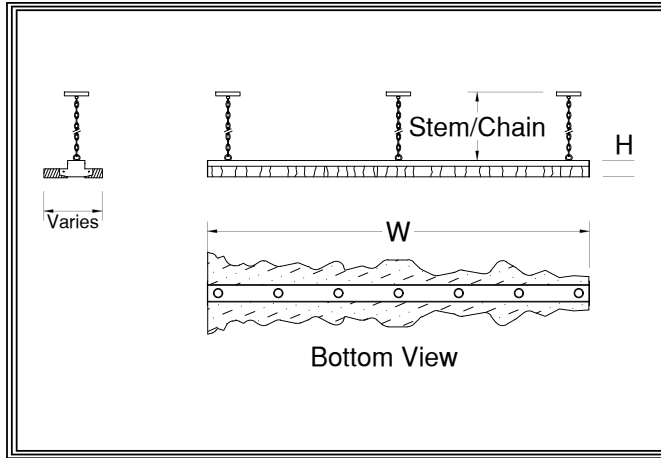

PD-147

Fixture Number Job Type

Job Name

Notes~Modifications

	Fixture Number	Dimensions	Lamping	Weight	Chain/Stem	Options
LED	☐ PD-14709	46w x 4h	3-5w MR16(900 lm)	19 lbs	3' Std	IEM,REM,SPR**
	☐ PD-14710	58w x 4h	4-5w MR16(1200 lm)	26 lbs	6' Std	
	☐ PD-14711	70w x 4h	5-5w MR16(1500 lm)	31 lbs	9' Std	
	☐ PD-14712	82w x 4h	6-5w MR16(1800 lm)	42 lbs	9' Std	
	☐ PD-14713	94w x 4h	7-5w MR16(2100 lm)	53 lbs	12' Std	
INCANDESCENT	☐ PD-14724	46w x 4h	3-35w MR16(1620 lm)	17 lbs	3' Std	
	☐ PD-14725	58w x 4h	4-35w MR16(2160 lm)	22 lbs	6' Std	
	☐ PD-14726	70w x 4h	5-35w MR16(2700 lm)	29 lbs	9' Std	
	☐ PD-14727	82w x 4h	6-35w MR16(3240 lm)	39 lbs	9' Std	
	☐ PD-14728	94w x 4h	7-35w MR16(3780 lm)	49 lbs	12' Std	
FLUORESCENT	☐					

~Single Circuit Standard Wiring~

**All LED Fixtures

WOOD

☐ **SMW:** Sycamore Wood ☐

☐ **OKW:** Oak Wood ☐

☐ **MPW:** Maple Wood ☐

☐ **CHW:** Cherry Wood ☐

☐ **MHW:** Mahogany Wood ☐

METAL FINISH

SOLID BRASS FINISHES	PAINTED METAL FINISHES	ALUMINUM FINISHES	STAINLESS STEEL FINISHES
☐ ABB: Antique Brass	☐ DGP: Dark Green	☐ SAA: Satin Aluminum	☐ NA
☐ SBB: Satin Brass	☐ VGP: Verde Green	☐ SNA: Satin Nickel	☐
☐ PBB: Polished Brass	☐ CGP: Charcoal Gray	☐ PAA: Polished Aluminum	☐
☐ ANB: Antique Nickel	☐ MBP: Medium Bronze	☐ BBA: Burnished Bronze	☐
☐ SNB: Satin Nickel	☐ SBP: Satin Black	☐ RNA: Red Naval Bronze	☐
☐ PNB: Polished Nickel	☐ DBP: Dark Bronze	☐ SGA: Satin Gold	☐
☐ AZB: Antique Bronze	☐ LBP: Light Bronze	☐ SBA: Satin Bronze	☐
☐ SZB: Satin Bronze	☐ MGP: Medium Gold	☐ ORA: Oil Rubbed Bronze	☐
☐ PZB: Polished Bronze	☐ SCP: Sponged Copper	☐ SCA: Satin Copper	☐
☐ CSB: Custom Brass*	☐ CSP: Custom Paint*	☐ CSA: Custom Aluminum*	☐

OPTIONS

☐ **DIM:** Dimming Driver (std)

☐ **REM:** Remote Emer.Driver

☐ **SPR:** Surge protector

☐ **IEM:** Integral Emer.Ballast