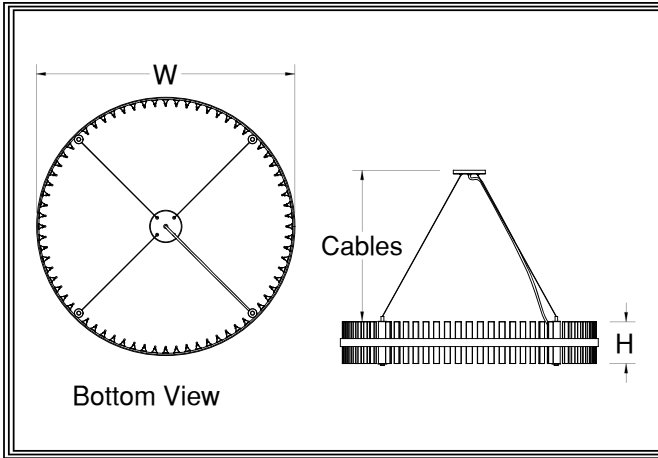

Turin

PD-14809~PD-14813

Our Turin fixtures are a sturdy combination of glass prisms and non-ferrous rolled rings. Though the light source in these fixtures may not be readily apparent; if you look closely, you can see the LED flexible linear strip that runs the circumference of the ring just above dead center and right behind the triedre prisms. The light passes through the glassware for a completely even illumination arc. Things in these fixtures really glisten! We offer Turin in a variety of sizes with some rings being a true eight foot diameter. We can also offer RGBW LEDs for those interested in dramatic effects.

~Turin Series~

Pendant: PD-14809~PD-14813
 Ceiling Mt: CL-14800~CL-14808
 Wall Mt: SC-14800~SC-14811

Mounting: Lightsmith fixtures mount to standard 4" octagon electrical boxes unless otherwise specified. All hardware and canopies supplied.

PD-148
 Fixture Number Job Type

 Job Name

 Notes~Modifications

	Fixture Number	Dimensions	Lamping	Weight	Chain/Stem	Options
LED	<input type="checkbox"/> PD-14809	24w x 8h	6-2w linear(1800 lm)	42 lbs	3' Std	RGBW, REM, SPR**
	<input type="checkbox"/> PD-14810	36w x 8h	9-2w linear(2700 lm)	55 lbs	6' Std	
	<input type="checkbox"/> PD-14811	48w x 8h	12-2w linear(3600 lm)	67 lbs	9' Std	
	<input type="checkbox"/> PD-14812	72w x 8h	19-2w linear(5700 lm)	86 lbs	9' Std	
	<input type="checkbox"/> PD-14813	96w x 8h	25-2w linear(7500 lm)	109 lbs	12' Std	
INCANDESCENT	<input type="checkbox"/>					
FLUORESCENT	<input type="checkbox"/>					