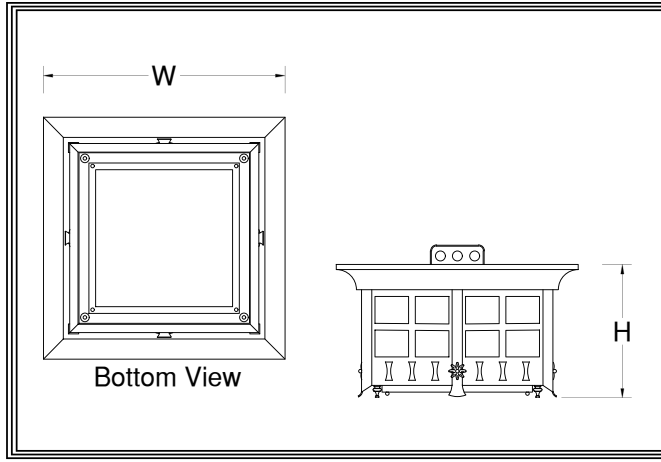

CL-154 _____
Fixture Number   Job Type

Job Name

Notes~Modifications

	Fixture Number	Dimensions	Lamping	Weight	Options
LED	☐ CL-15406	18w x 10h	4-11wCLED (4768 lm)	13 lbs	REM,IEM,SPR**
	☐ CL-15407	22w x 12h	4-13wCLED (5640 lm)	18 lbs	CRA
	☐ CL-15408	24w x 14h	4-23wCLED (11160 lm)	23 lbs	CRA
INCANDESCENT	☐ CL-15400	18w x 10h	4-60wA19 (3200 lm)	11 lbs	CRA
	☐ CL-15401	22w x 12h	4-75wA19 (4800 lm)	17 lbs	CRA
	☐ CL-15402	24w x 14h	4-100wA19 (6960 lm)	21 lbs	CRA
FLUORESCENT	☐				

~Single Circuit Standard Wiring~

**All LED Fixtures

DIFFUSER	☐ BGA: Beige Alabaster Acrylic	☐ GRA: Green Edge Acrylic	☐ ECH: Etched*
	☐ NHA: Natural Horn Acrylic	☐ EGA: Earth Green Acrylic	*Etched option creates a matte, non-glossy finish on one side of the diffuser. (Example: WOA-ECH)
	☐ WHA: White Alabaster Acrylic	☐ DGA: Deep Gold Acrylic	
	☐ HNA: Honey Alabaster Acrylic	☐ WOG: White Opal Glass	
	☐ WOA: White Opal Acrylic	☐ CLG: Clear Glass	

	SOLID BRASS FINISHES	PAINTED METAL FINISHES	ALUMINUM FINISHES	STAINLESS STEEL FINISHES
METAL FINISH	☐ ABB: Antique Brass	☐ DGP: Dark Green	☐ SAA: Satin Aluminum	☐ NA
	☐ SBB: Satin Brass	☐ VGP: Verde Green	☐ SNA: Satin Nickel	☐
	☐ PBB: Polished Brass	☐ CGP: Charcoal Gray	☐ PAA: Polished Aluminum	☐
	☐ ANB: Antique Nickel	☐ MBP: Medium Bronze	☐ BBA: Burnished Bronze	☐
	☐ SNB: Satin Nickel	☐ SBP: Satin Black	☐ RNA: Red Naval Bronze	☐
	☐ PNB: Polished Nickel	☐ DBP: Dark Bronze	☐ SGA: Satin Gold	☐
	☐ AZB: Antique Bronze	☐ LBP: Light Bronze	☐ SBA: Satin Bronze	☐
	☐ SZB: Satin Bronze	☐ MGP: Medium Gold	☐ ORA: Oil Rubbed Bronze	☐
	☐ PZB: Polished Bronze	☐ SCP: Sponged Copper	☐ SCA: Satin Copper	☐
	☐ CSB: Custom Brass*	☐ CSP: Custom Paint*	☐ CSA: Custom Aluminum*	☐

OPTIONS	☐ IEM: Integral Emer. Driver	☐ DIM: Dimming Driver (std)	☐ SPR: Surge Protector
	☐ REM: Remote Emer. Driver	☐ CRA: Clear Ribbed Acrylic Overlay	☐
	☐	☐	☐
	☐	☐	☐
	☐	☐	☐