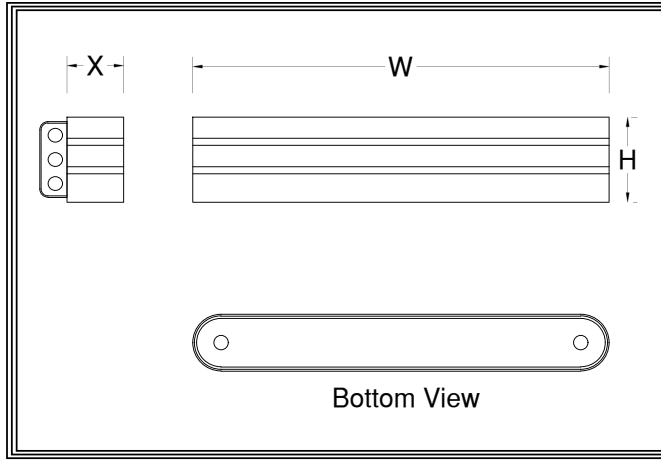

SC-163
Fixture Number   Job Type

Job Name

Notes~Modifications

	Fixture Number	Dimensions	Lamping	Weight	Options
LED	☐ SC-16305	22w x 4.5h x 3x*	2-13wL(2820 lm)	14 lbs	WLM
	☐ SC-16306	34w x 7h x 4.5x	3-13wL(4230 lm)	18 lbs	WLM
	☐ SC-16307	46w x 9h x 6x	4-13wL(5640 lm)	28 lbs	WLM IEM,REM,SPR**
INCANDESCENT	☐ SC-16314	22w x 4.5h x 3x*	2-60wA(1600 lm)	13 lbs	WLM
	☐ SC-16315	34w x 7h x 4.5x	2-75wA(2400 lm)	16 lbs	WLM
	☐ SC-16316	46w x 9h x 6x	3-75wA(3600 lm)	25 lbs	WLM
FLUORESCENT	☐				

*ADA fixture   ~Single Circuit Standard Wiring~   **All LED Fixtures

DIFFUSER

☐ **WOA:** White Opal Acrylic
☐ **GRA:** Green Edge Acrylic

☐ **ECH:** Etched*
*Etched option creates a matte, non-glossy finish on one side of the diffuser. (Example:WOA-ECH)

	SOLID BRASS FINISHES	PAINTED METAL FINISHES	ALUMINUM FINISHES	STAINLESS STEEL FINISHES
METAL FINISH	☐ ABB: Antique Brass	☐ DGP: Dark Green	☐ SAA: Satin Aluminum	☐ NA
	☐ SBB: Satin Brass	☐ VGP: Verde Green	☐ SNA: Satin Nickel	☐
	☐ PBB: Polished Brass	☐ CGP: Charcoal Gray	☐ PAA: Polished Aluminum	☐
	☐ ANB: Antique Nickel	☐ MBP: Medium Bronze	☐ BBA: Burnished Bronze	☐
	☐ SNB: Satin Nickel	☐ SBP: Satin Black	☐ RNA: Red Naval Bronze	☐
	☐ PNB: Polished Nickel	☐ DBP: Dark Bronze	☐ SGA: Satin Gold	☐
	☐ AZB: Antique Bronze	☐ LBP: Light Bronze	☐ SBA: Satin Bronze	☐
	☐ SZB: Satin Bronze	☐ MGP: Medium Gold	☐ ORA: Oil Rubbed Bronze	☐
	☐ PZB: Polished Bronze	☐ SCP: Sponged Copper	☐ SCA: Satin Copper	☐
	☐ CSB: Custom Brass*	☐ CSP: Custom Paint*	☐ CSA: Custom Aluminum*	☐

OPTIONS

☐ **WLM:** Wet Location Mounting
☐ **REM:** Remote Emer.Ballast
☐ **IEM:** Internal Emer. Ballast

☐ **SPR:** Surge protector