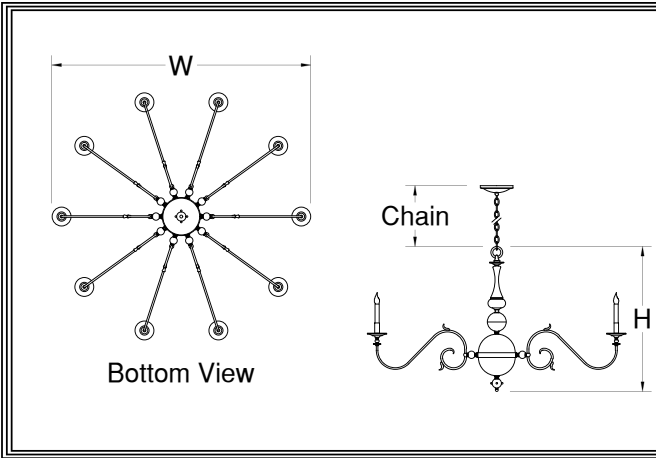

410__CH

Fixture Number   Job Type

Job Name

Notes~Modifications

LED	Fixture Number	Dimensions	Lamping (20w Med Bs Max)	Weight	Chain	Options
☐	41009-CH	36w x 30h	8 Arms/1 tier 8	15 lbs	3' Std	HRS,L23
☐	41010-CH	42w x 30h	10 Arms/1 tier 10	20 lbs	6' Std	HRS,L23
☐	41011-CH	52w x 30h	12 Arms/1 tier 12	31 lbs	6' Std	HRS,L23
☐	41012-CH	60w x 50h	12 Arms/2 tiers 8/4	39 lbs	9' Std	HRS,L38
☐	41013-CH	72w x 50h	15 Arms/2 tiers 10/5	44 lbs	9' Std	HRS,L38
☐	41020-CH	96w x 50h	18 Arms/2 tiers 12/6	51 lbs	9' Std	HRS,L38
☐	41000-CH	72w x 50h	21 Arms/2 tiers 14/7	60 lbs	9' Std	HRS,L38
☐	41021-CH	60w x 70h	28 Arms/3 tiers 16/8/4	73 lbs	9' Std	HRS,L52
☐	41001-CH	60w x 70h	35 Arms/3 tiers 20/10/5	99 lbs	9' Std	HRS,L52
☐	41002-CH	84w x 70h	42 Arms/3 tiers 24/12/6	130 lbs	9' Std	HRS,L52
☐	41030-CH	96w x 70h	42 Arms/3 tiers 24/12/6	138 lbs	9' Std	HRS,L52
☐	41003-CH	96w x 90h	45 Arms/4 tiers 24/12/6/3	170 lbs	12' Std	HRS,L83
☐	41031-CH	120w x 90h	45 Arms/4 tiers 24/12/6/3	205 lbs	12' Std	HRS,L83
☐	41004-CH	120w x 90h	60 Arms/4 tiers 30/15/10/5	249 lbs	12' Std	HRS,L83
☐	41005-CH	144w x 113h	93 Arms/5 tiers 48/24/12/6/3	338 lbs	12' Std	HRS,L83

~Multi-Circuits Standard Wiring~

DIFFUSER: ☐ HRS: Hurricane shade (3/4 frosted standard)   ☐

METAL FINISH	SOLID BRASS FINISHES	PAINTED METAL FINISHES	ALUMINUM FINISHES	STAINLESS STEEL FINISHES
☐	ABB: Antique Brass	☐ NA	☐ NA	☐ NA
☐	SBB: Satin Brass	☐	☐	☐
☐	PBB: Polished Brass	☐	☐	☐
☐	ANB: Antique Nickel	☐	☐	☐
☐	SNB: Satin Nickel	☐	☐	☐
☐	PNB: Polished Nickel	☐	☐	☐
☐	AZB: Antique Bronze	☐	☐	☐
☐	SZB: Satin Bronze	☐	☐	☐
☐	PZB: Polished Bronze	☐	☐	☐
☐	CSB: Custom Brass*	☐	☐	☐

OPTIONS: ☐ L23: 23wCled Dnlt (2790 lm)   ☐

☐ L38: 38wCled Dnlt (5734 lm)   ☐

☐ L52: 52wCled Dnlt (9375 lm)   ☐

☐ L83: 83wCled Dnlt (12597 lm)   ☐