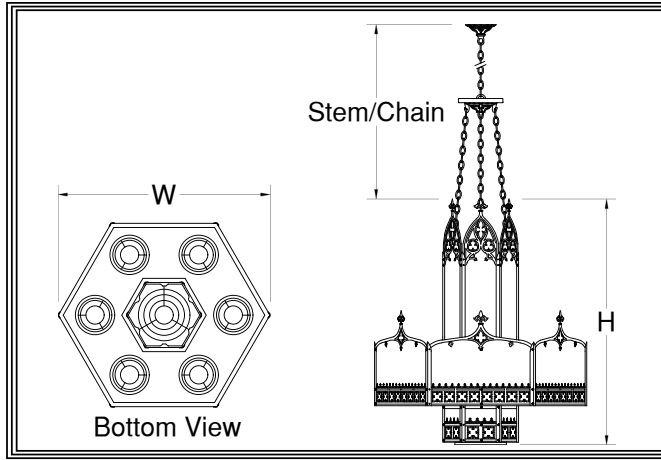

~Middleton Series~

Chandelier:10141-CHT~10172-CHT

Pendant:10101-PT~10116-PT

Ceiling Mt:10104-CT~10117-CT

Wall Mt:10101-WT~10113-WT

S-Pendant:10103-ST~10115-ST

Mounting: Lightsmith fixtures mount to standard 4" octagon electrical boxes unless otherwise specified. All hardware and canopies supplied.

101__-CHT

FIXTURE NUMBER
(Example: 10141-CHT)

DIFFUSER
(Example: BGA-ECH)

METAL FINISH
(Example: ABB)

VOLTAGE
 (120V)
 (277V)
 (347V)

STEM=S+Lgth
(Example: S-96")
CHAIN=C+Lgth
(Example: C-96")
NR=Not required

OPTIONS
(Example: DIM, REM)

MODIFICATIONS
(Example: Custom Paint*)
Use "Notes" Box At Top To Explain Modifications

101__-CHT

Fixture Number

Job Type

Job Name

Notes~Modifications

	Fixture Number	Dimensions	Lamping	Weight	Stem/Chain	Options
LED	<input type="checkbox"/> 10141-CHT	48w x 56h	18-13wL(25380 lm)/1-52wC(9375 lm):Ctr 6-13wL(8460 lm)/12-23wC(33480 lm):Skirt	109 lbs	12' Std	IEM, REM, SPR** 3CH
	<input type="checkbox"/> 10171-CHT	72w x 84h	24-13wL(33480 lm)/1-83wC(12597 lm):Ctr 12-13wL(16920 lm)/12-38wC(68808 lm):Skirt	139 lbs	12' Std	6CH
INCANDESCENT	<input type="checkbox"/> 10148-CHT	48w x 56h	9-75wA(10800 lm)/1-500wR40(5000 lm):Ctr 6-75wA(7200 lm)/12-150wP38(20400 lm):Skirt	97 lbs	12' Std	L1510, L52 L1230
	<input type="checkbox"/> 10172-CHT	72w x 84h	12-100wA(20880 lm)/1-500wR40(5000 lm):Ctr 6-100wA(10440 lm)/12-250P38(43200 lm):Skirt	127 lbs	12' Std	L1815, L83 L1230
FLUORESCENT	<input type="checkbox"/>					